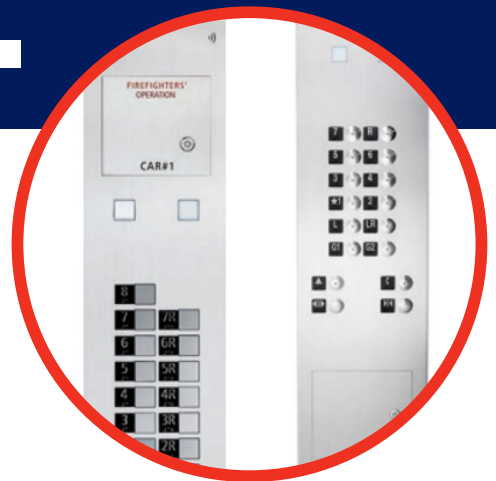

TAKE RIDER EXPERIENCES TO NEW HEIGHTS.

Enhance the look and safety of your Schindler 3300 elevators with operating panel upgrades.

New and improved stainless steel technology delivers superior reliability and minimizes downtime. Plus, our stainless-steel and vandal-resistant options meet all building and design requirements, so you can elevate in style—and safety.

Learn more at ADAMSElevator.com/cabsafe

Level up your operating panels.

Replace glass panels in existing Schindler 3300 elevators with a stronger, more durable option.

Glass (Obsolete)	FIGS - Stainless Steel Commodity	Vandal Resistant Plus
Previous version discontinued	Sleek, modern aesthetic	No glass, all-metal construction
Surface mount	Surface mount	Surface mount with multiple mounting points
Glass body	Stainless-steel body	Reinforced wall mounting
Metallic button	Plastic buttons	Vandal-resistant, stainless-steel buttons Most robust call buttons available!
	Glass position indicator cover	Plastic position indicator cover